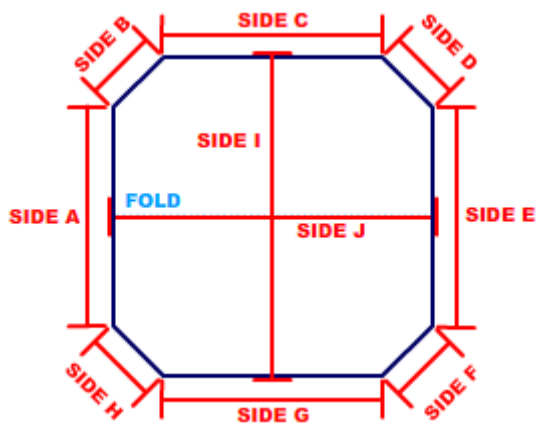

SPA SHAPE MEASURING GUIDE

Spa Shape 1

Square or Rectangle with 1-cut corner

Spa Shape 1A

Square or Rectangle with 1-cut corner

Spa Shape 1C

Square or Rectangle with 3 Round corners & 1-cut corner

Spa Shape 1D

Square or Rectangle with 3 Round corners & 1-cut corner

Spa Shape 2

Square or Rectangle with 2-cut corners

Spa Shape 2A

Square or Rectangle with 2-cut corners

Spa Shape 2C

Square or Rectangle with 2 Round corners & 2-cut corners

Spa Shape 2D

Square or Rectangle with 2 Round corners & 2-cut corners

Spa Shape 3

Round

Spa Shape 4

Square or Rectangle

Spa Shape 5

Square or Rectangle with rounded corners

Spa Shape 6

Hexagon

Spa Shape 7

Square or Rectangle with 4-cut corners

Spa Shape 8

Octagon

Spa Shape 9

Square or Rectangle Ellipsed