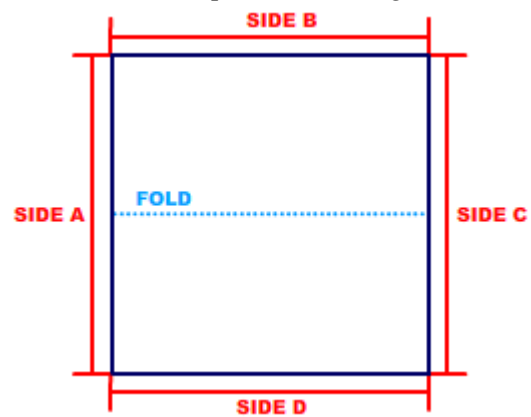

SPA SHAPE MEASURING GUIDE

Spa Shape 1

Square or Rectangle with 1-cut corner

Spa Shape 1A

Square or Rectangle with 1-cut corner

Spa Shape 1C

Square or Rectangle with 3 Round corners & 1-cut corner

Spa Shape 1D

Square or Rectangle with 3 Round corners & 1-cut corner

Spa Shape 2

Square or Rectangle with 2-cut corners

Spa Shape 2A

Square or Rectangle with 2-cut corners

Spa Shape 2C

Square or Rectangle with 2 Round corners & 2-cut corners

Spa Shape 2D

Square or Rectangle with 2 Round corners & 2-cut corners

Spa Shape 3

Round

Spa Shape 4

Square or Rectangle

Spa Shape 5

Square or Rectangle with rounded corners

Spa Shape 6

Hexagon

Spa Shape 7

Square or Rectangle with 4-cut corners

Spa Shape 8

Octagon

Spa Shape 9

Square or Rectangle Ellipsed